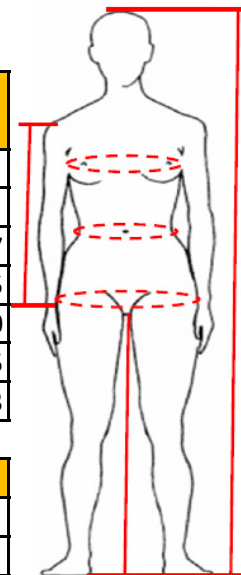

Standard Clothing Sizing Chart

Call if there is any question about how to measure

Notes: Measurements should be done wearing the under garments you use for shooting
 Measure just the size. Do not add anything or pull the tape tight.

Men-Normal	44		46		48		50		52		54	
	CM	Inch	CM	Inch	CM	Inch	CM	Inch	CM	Inch	CM	Inch
Height	168	5'7"	171	5'8"	174	5'10"	177	5'11"	180	6'0"	183	6'1"
ChestGirth	88	35	92	36	96	38	100	39	104	41	108	43
WaistGirth	73	29	78	31	83	33	88	35	93	37	98	39
HipGirth	92	36	96	38	100	39	104	41	107	42	110	43
ArmLength	59	23	60	24	61	24	62	24	63	25	64	25
Inseam	76	30	78	31	80	31	82	32	84	33	86	34

Men-Large	56		58		60	
	CM	Inch	CM	Inch	CM	Inch
Height	184	6'2"	186	6'2"	188	6'3"
ChestGirth	112	44	116	46	120	47
WaistGirth	103	41	108	43	112	44
HipGirth	113	44	116	46	119	47
ArmLength	65	26	66	26	67	26
Inseam	86	34	88	35	90	35

Long-Thin	90		94		98		102		106		110	
	CM	Inch	CM	Inch	CM	Inch	CM	Inch	CM	Inch	CM	Inch
Height	180	6'	180	6'	183	6'1"	186	6'2"	186	6'2"	188	6'3"
ChestGirth	90	35	94	37	98	39	102	40	106	42	110	43
WaistGirth	80	31	84	33	88	35	92	36	96	38	100	39
HipGirth	94	37	98	39	102	40	106	42	110	43	114	45
ArmLength	63	25	63	25	64	25	65	26	66	26	67	26
Inseam	84	33	84	33	86	34	88	35	88	35	90	35