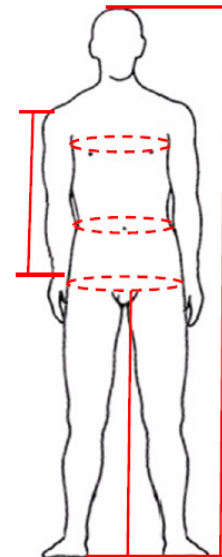

Standard Clothing Sizing Chart

Call if there is any question about how to measure

Notes: Measurements should be done wearing the under garments you use for shooting
 Measure just the size. Do not add anything or pull the tape tight.

Men-Normal	44		46		48		50		52		54	
	CM	Inch	CM	Inch	CM	Inch	CM	Inch	CM	Inch	CM	Inch
Height	168	5'7"	171	5'8"	174	5'10"	177	5'11"	180	6'0"	183	6'1"
ChestGirth	88	35	92	36	96	38	100	39	104	41	108	43
WaistGirth	73	29	78	31	83	33	88	35	93	37	98	39
HipGirth	92	36	96	38	100	39	104	41	107	42	110	43
ArmLength	59	23	60	24	61	24	62	24	63	25	64	25
Inseam	76	30	78	31	80	31	82	32	84	33	86	34

Men-Large	56		58		60	
	CM	Inch	CM	Inch	CM	Inch
Height	184	6'2"	186	6'2"	188	6'3"
ChestGirth	112	44	116	46	120	47
WaistGirth	103	41	108	43	112	44
HipGirth	113	44	116	46	119	47
ArmLength	65	26	66	26	67	26
Inseam	86	34	88	35	90	35

Long-Thin	90		94		98		102		106		110	
	CM	Inch	CM	Inch	CM	Inch	CM	Inch	CM	Inch	CM	Inch
Height	180	6'	180	6'	183	6'1"	186	6'2"	186	6'2"	188	6'3"
ChestGirth	90	35	94	37	98	39	102	40	106	42	110	43
WaistGirth	80	31	84	33	88	35	92	36	96	38	100	39
HipGirth	94	37	98	39	102	40	106	42	110	43	114	45
ArmLength	63	25	63	25	64	25	65	26	66	26	67	26
Inseam	84	33	84	33	86	34	88	35	88	35	90	35